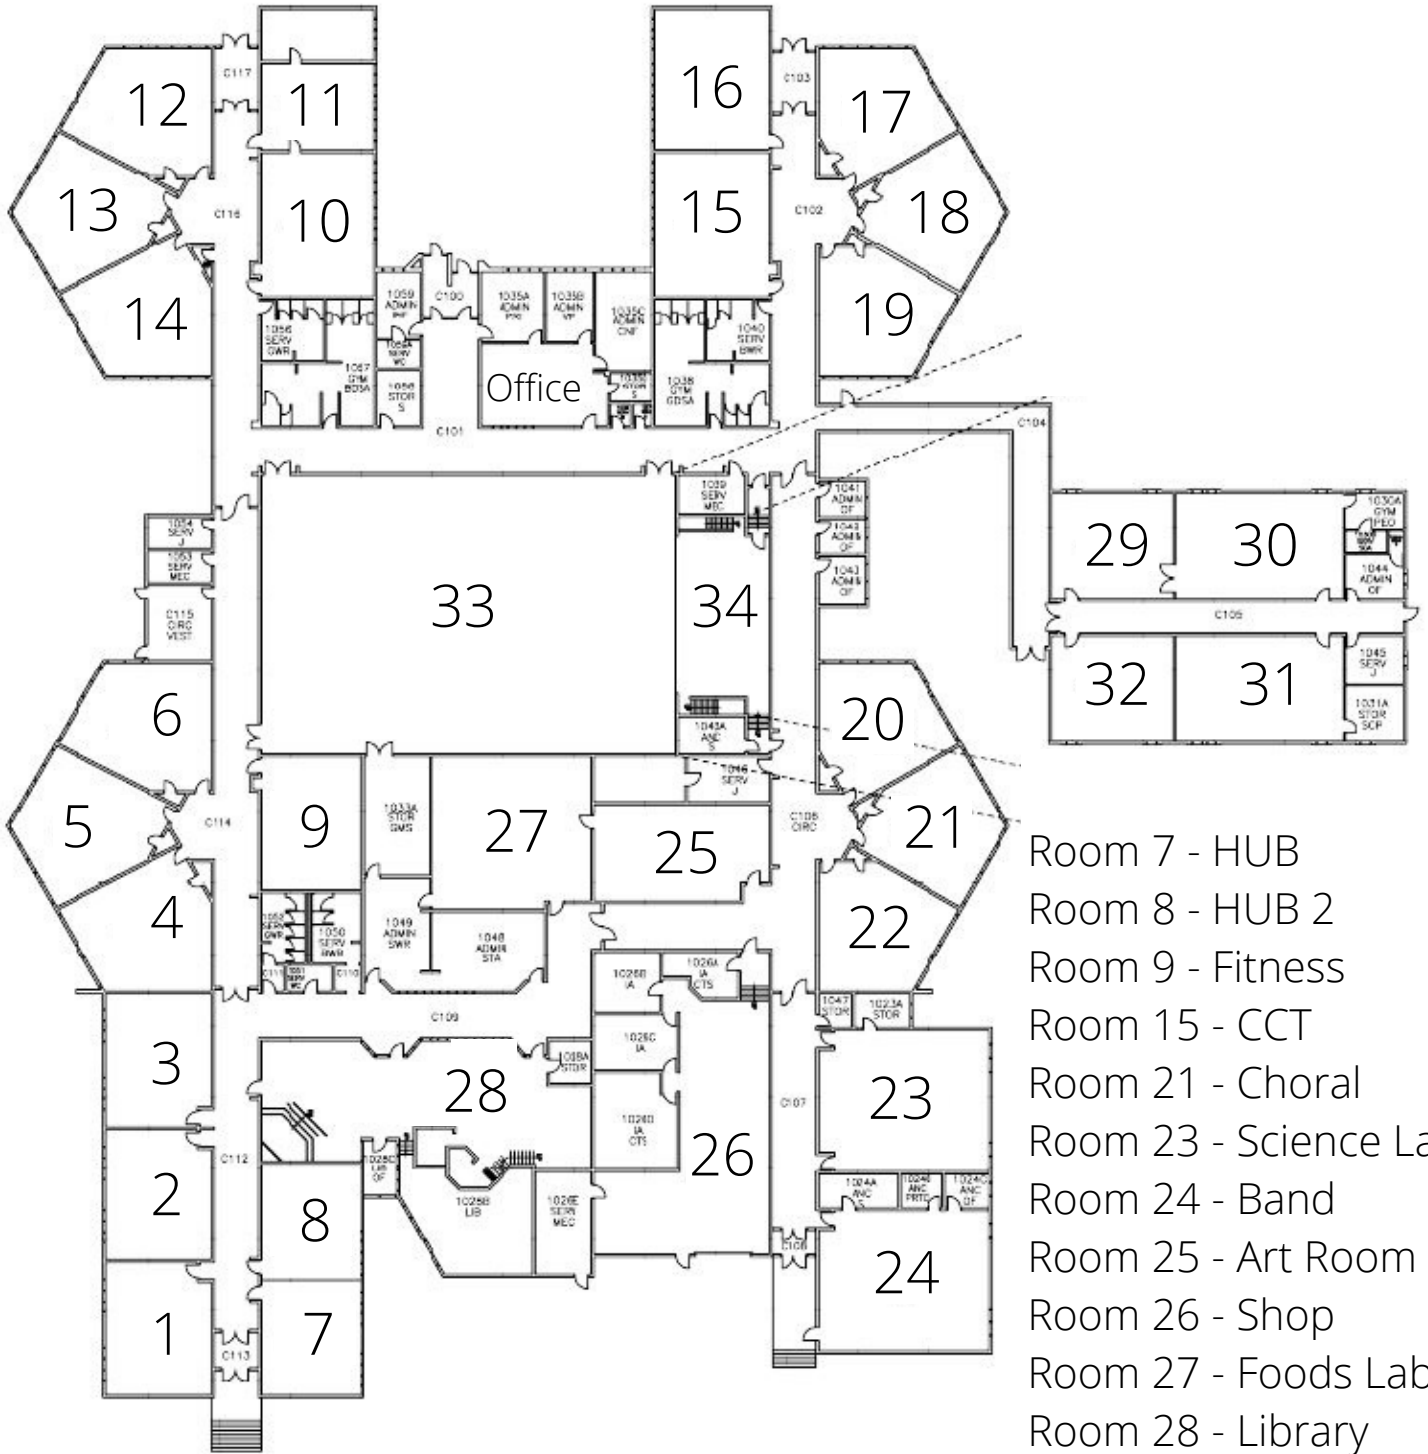

St. Mary's School

Map

- Room 7 - HUB
- Room 8 - HUB 2
- Room 9 - Fitness
- Room 15 - CCT
- Room 21 - Choral
- Room 23 - Science Lab
- Room 24 - Band
- Room 25 - Art Room
- Room 26 - Shop
- Room 27 - Foods Lab
- Room 28 - Library
- Room 29 - Drama
- Room 30 - Drama
- Room 33 - Gym
- Room 34 - Dance